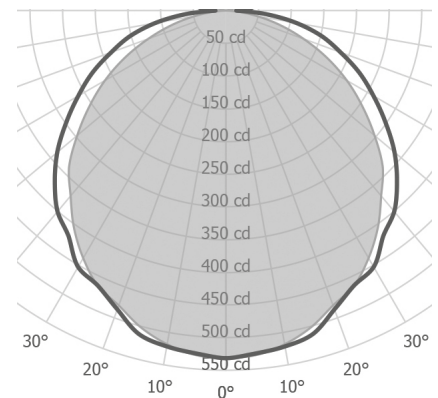

ClearLine

CEILING

SPECIFICATION SHEET

ClearLine

Model CL2

Type
C Ceiling

Size

36	36.0" [914mm]
48	48.0" [1219mm]
60	60.0" [1524mm]
72	72.0" [1829mm]
96	96.0" [2438mm]
Custom	

Wattage^{1,2}

36"
L 9W (1200lm)
M 18W (2230lm)

48"
L 12W (1600lm)
M 24W (2970lm)

60"
L 15W (2000lm)
M 30W (3715lm)

72"
L 18W (2400lm)
M 36W (4460lm)

96"
L 24W (3200lm)
M 48W (5945lm)

Color Temp³

30	3000
35	3500
40	4000

Example fixture number:

CL2 - C - 48 - L - 30 - U - ID - S - SW - 16

ClearLine

CEILING

ClearLine Ceiling is a clean, linear form for general illumination. A clean, elegant design and simple technical details are the design principles of the ClearLine profile lighting system. A Satin Acrylic lens provides soft diffused light.

Size	
36	36" [914mm]
48	48" [1,219mm]
60	60" [1,524mm]
72	72" [1,829mm]
96	96" [2,438mm]
Custom	

* 78mm x 133mm fixture body profile
* Continuous fixture with hairline fixture segments connection

ClearLine