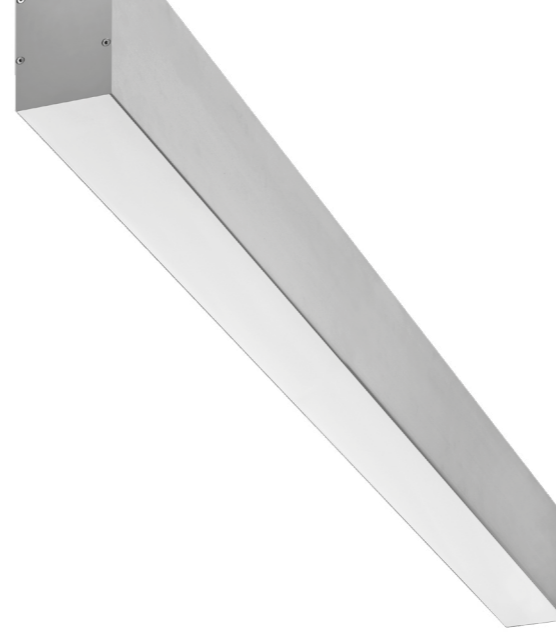

Diffuser Bottom

SW	Satin opal acrylic
----	--------------------

Finish

16	Clear anodized aluminum
21	Painted white - RAL 9010 matte
26	Painted black - RAL 9005 matte
22	Painted custom color

Notes

- Nominal lumens value specified
- Linear LED board, constant voltage 24 Volt
- 90+ CRI standard

Example fixture number:

CL2 - C - 48 - L - 30 - U - ID - S - SW - 16

ClearLine

CEILING

ClearLine Ceiling is a clean, linear form for general illumination. A clean, elegant design and simple technical details are the design principles of the ClearLine profile lighting system. A Satin Acrylic lens provides soft diffused light.

Size	
36	36" [914mm]
48	48" [1,219mm]
60	60" [1,524mm]
72	72" [1,829mm]
96	96" [2,438mm]
Custom	

* 78mm x 133mm fixture body profile
* Continuous fixture with hairline fixture segments connection

ClearLine